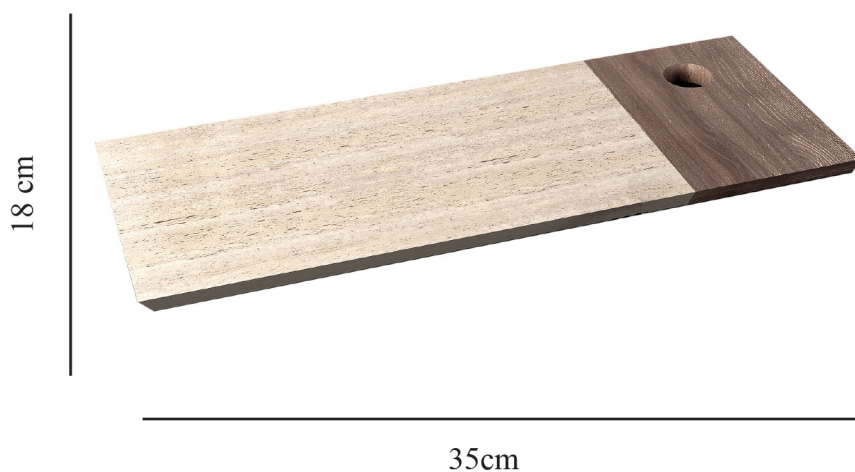

*Hand made cutting board realised in Orosei marble with elegance wood insert. Serpentaria enhances and makes unique your table and the products served.*

**SERPENTARIA  
COGH.**

**WEIGHT**

net Kg 2  
gross kg 2,5

**BOX**

vol. 0,05  
n. of boxes 1

**MATERIAL**

Marmo, legno  
Marble, wood

---