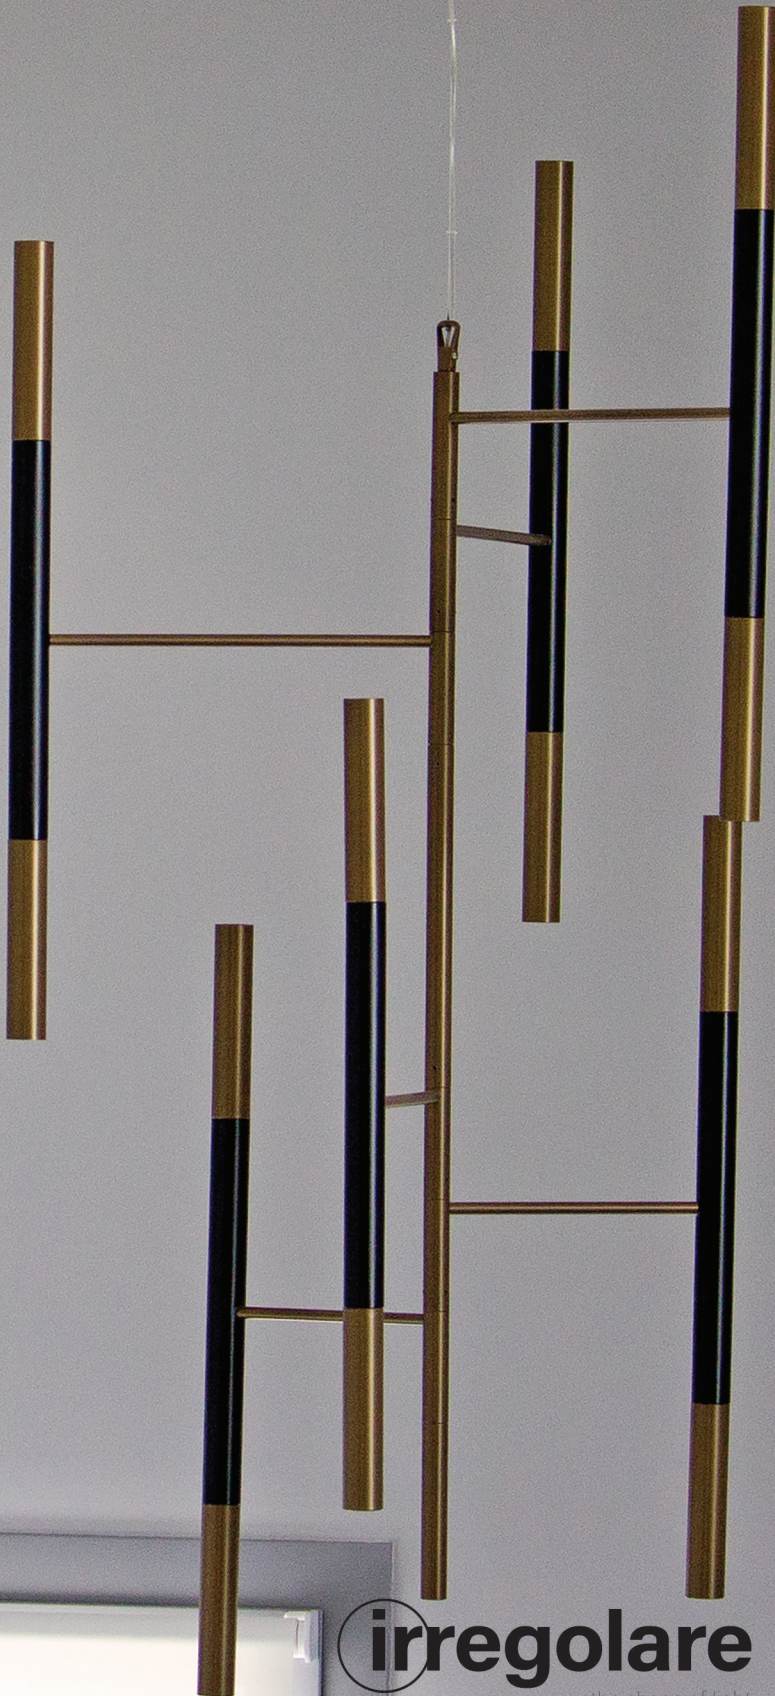

STICK CHANDELIER

irregolare
the shape of light
www.irregolare.com

Stick chandelier

Design by Nicolò Zavagno & irregolare

Stick è una lampada a sospensione dalla figura esile e slanciata, che arreda con elegante discrezione ogni ambiente, dalla cucina, alla sala da pranzo, al salotto. Solo quando si illumina la bellezza della sua forma minimalistica diventa protagonista.

Realizzata a mano in alluminio e metallo verniciato.

A pendant lamp doesn't have to take on a specific shape. The label's spindly, slender Stick Pendant cuts a sleek, unimposing figure in kitchens, dining rooms, and living rooms—it's only when switched on that its beautifully minimalistic form comes into full view.

Made of aluminium and powder-coated steel, the lamp's successful design is shown through its evident, careful simplicity.

BULBS (not included)	WEIGHT	BOX	MATERIAL	CERTIFICATES
Stick chandelier SPSTICHA.. max 12 x G9 LED	net Kg 8 gross kg 10	vol. 1,28 n. of boxes 1	Metallo ed alluminio Steel and aluminium	CE  IP20  0,3m