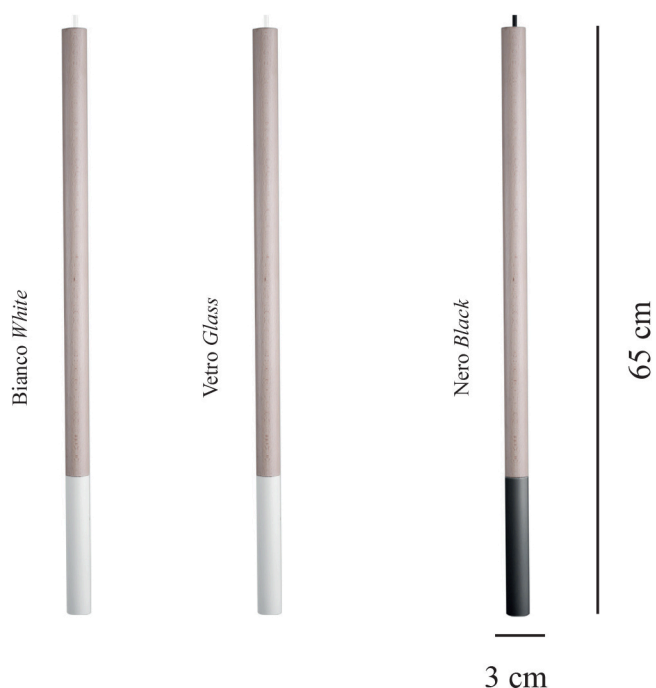

STICK SUSPENSION

irregolare

the shape of light

www.irregolare.com

Stick suspension

Design by Nicolò Zavagno & irregolare

Stick è una lampada a sospensione dalla figura esile e slanciata, che arreda con elegante discrezione ogni ambiente, dalla cucina, alla sala da pranzo, al salotto. Solo quando si illumina la bellezza della sua forma minimalistica diventa protagonista. Realizzata a mano in legno e metallo verniciato.

A pendant lamp doesn't have to take on a specific shape. The label's spindly, slender Stick Pendant cuts a sleek, unimposing figure in kitchens, dining rooms, and living rooms—it's only when switched on that its beautifully minimalistic form comes into full view. Made of wood and powder-coated steel, the lamp's successful design is shown through its evident, careful simplicity.

| BULBS (Led included) | WEIGHT | BOX | MATERIAL | CERTIFICATES |
|--|--------------------------|-----------------------------|---|---|
| STICK suspension SPSTI65. Led 1 x 6,7 W neutral | net Kg 2,5 gross kg 4 | vol. 0,004 n. of boxes 1 | Metallo e legno massello Steel, solid beech wood | CE □ IP20  (0.3m) |
| STICK suspension SPST65G. Led 1 x G9 Led | net Kg 2,5 gross kg 4 | vol. 0,004 n. of boxes 1 | Vetro e legno massello Glass, solid beech wood | |