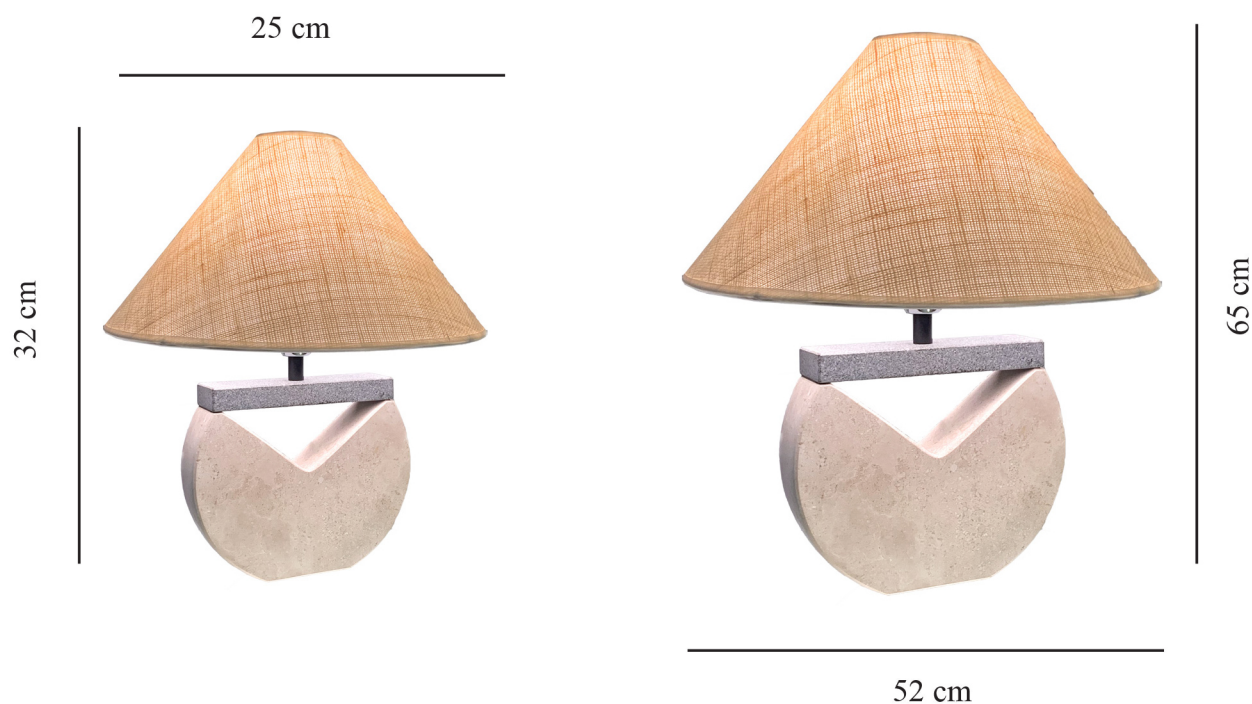

CAPRERA TABLE

irregolare *per* **ROCCAS**
the shape of light

www.irregolare.com

Caprera table lamp

Design by Nicolò Zavagno

Lampada realizzata interamente a mano abbinando marmi differneti. Paralume in cotone in fibre naturali, su richiesta disponibile in diverse colorazioni

Hand made table lamp with two different marbles. Lampshade in natural cotton fibres, on request available in differt colour.

BULBS (not included)	WEIGHT	BOX	MATERIAL
Caprera table lamp S TACAPS. max 2xE15 Led	net Kg 7 gross kg 9	vol. 0,12 n. of boxes 2	Marmo, metallo Marble, steel
Caprera table lamp L TACAPL. max 2xE15 Led	net Kg 12 gross kg 15	vol. 0,19 n. of boxes 2	Marmo, metallo Marble, steel